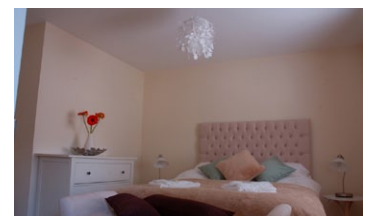

Click here
to view full
details and book