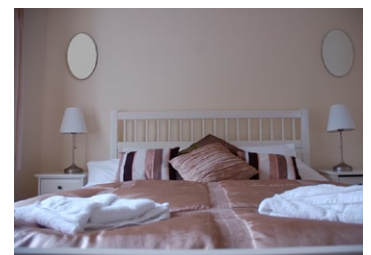

Click here
to view full
details and book