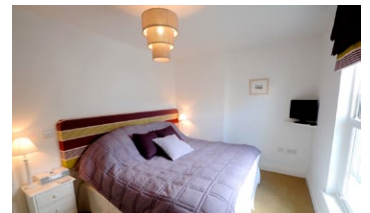

Pear Tree Cottage is a beautiful, modern two bedroom granite cottage, situated in the prime location of Saltings Reach on the outskirts of St Ives. This modern and well-equipped holiday cottage has everything you need for a relaxing get-away and offers luxury open-plan living at its very best as well as a zip and lock bed that can be a twin or super king on request.

St. Ives is a short drive away, or the Saltings Reach branch line train is a 5 minute walk from the cottage. You arrive at the stunning Porthminster Beach, St. Ives in 8 minutes and sample some breathtaking coastline along the way.

Pear Tree Cottage is the perfect choice of holiday home if you want to stay in a quiet and peaceful location but still be ideally located for easy access to sample the delights of St. Ives and explore the West Cornwall peninsula.

“ We didn’t want to leave. We all had such a great time. ”

The Sumpter Family