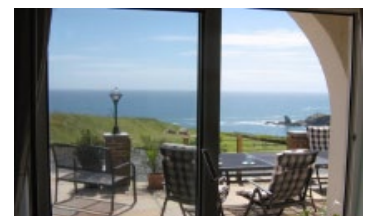

[Click here](#)
to view full details and book